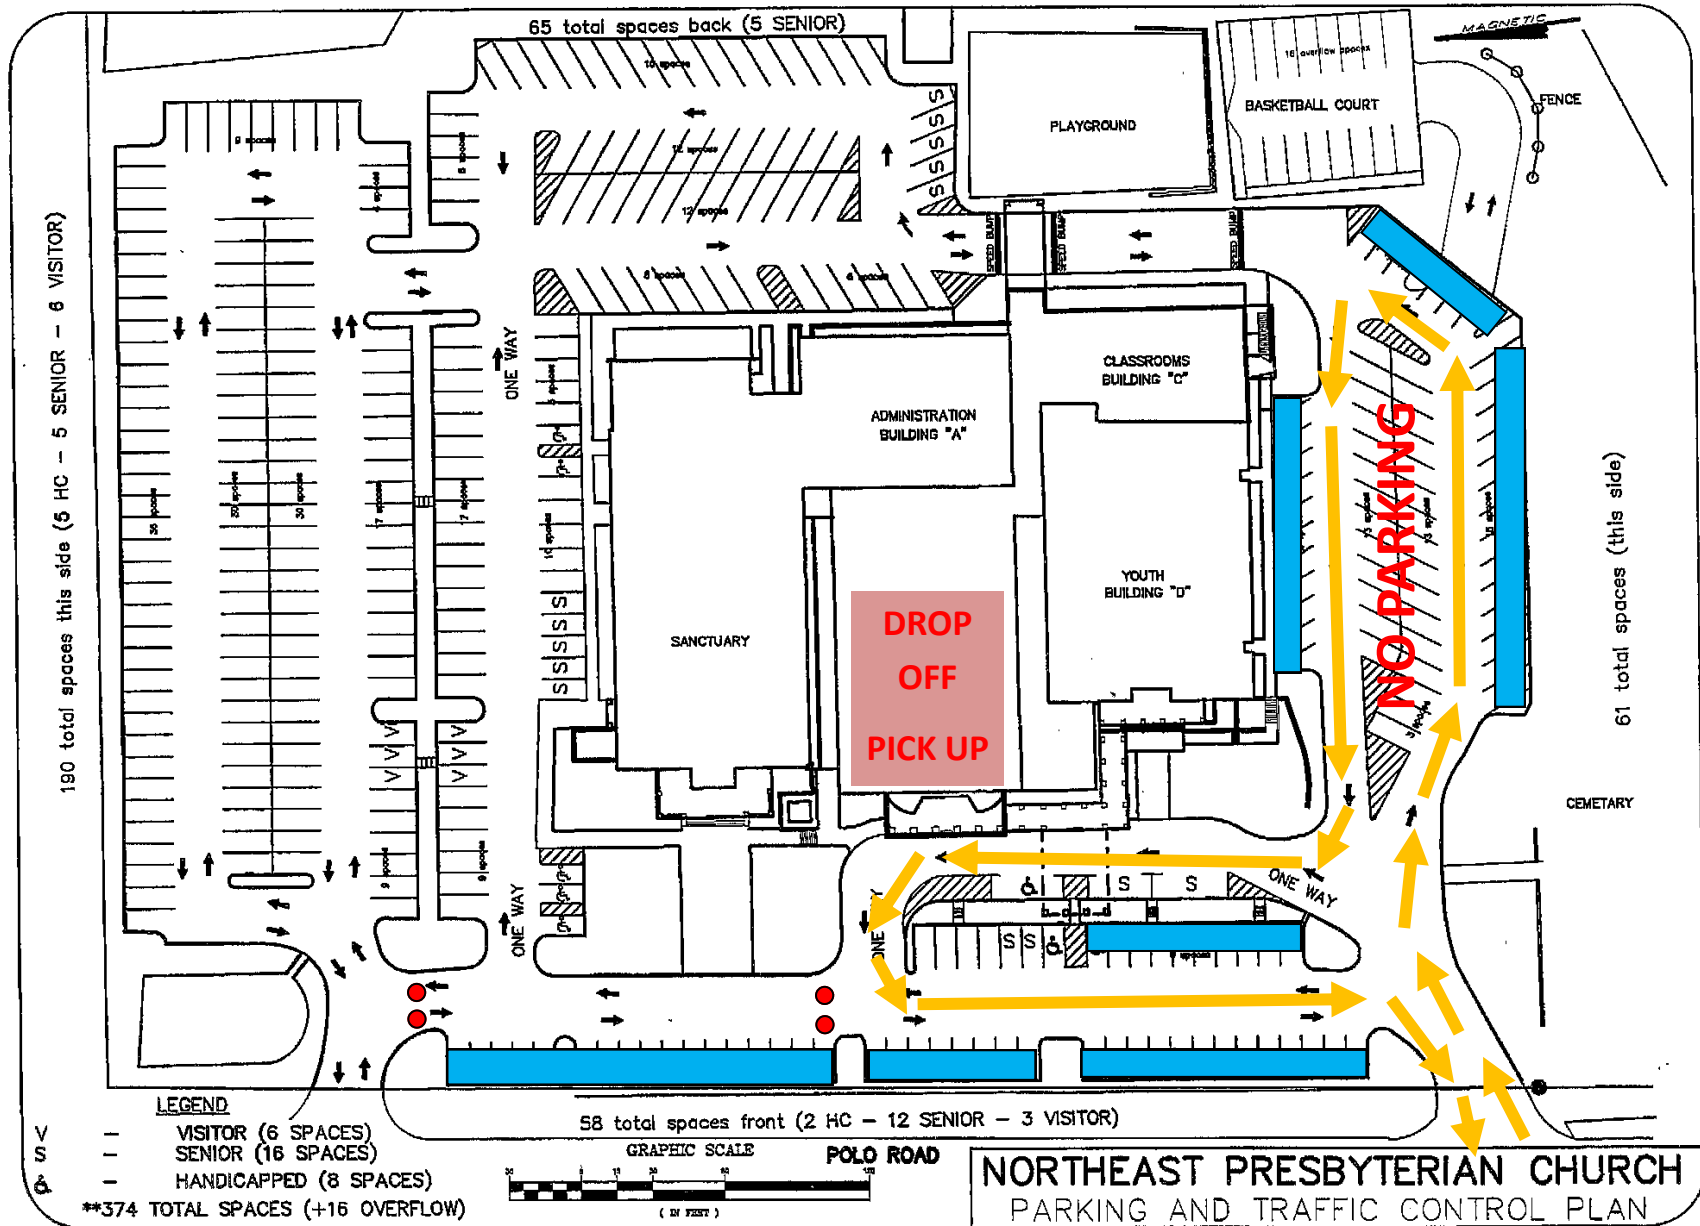

VBS ELEMENTARY PARKING AND TRAFFIC FLOW

- If you only have an **ELEMENTARY** attendee then follow the gold lines for carpool drop-off and pick-up!
- If you are an **ELEMENTARY VOLUNTEER**, enter South entrance (cemetery side) and park against curb in blue designated spots.
- All **volunteers** are not released until **12:20 !! DO NOT** enter carpool line if you are picking up a **VOLUNTEER**. Wait in a blue curb space until **12:20**.
- If you are NOT a volunteer, but have a **PRESCHOOL** and an **ELEMENTARY SCHOOL** attendee, then follow the **PRESCHOOL** map and ignore this map.

ELEMENTARY PARKING MAP !

= Elementary Traffic Flow Pattern for Pickup and Drop Off

= Elementary Volunteer/Kitchen/Bridge Parking Only